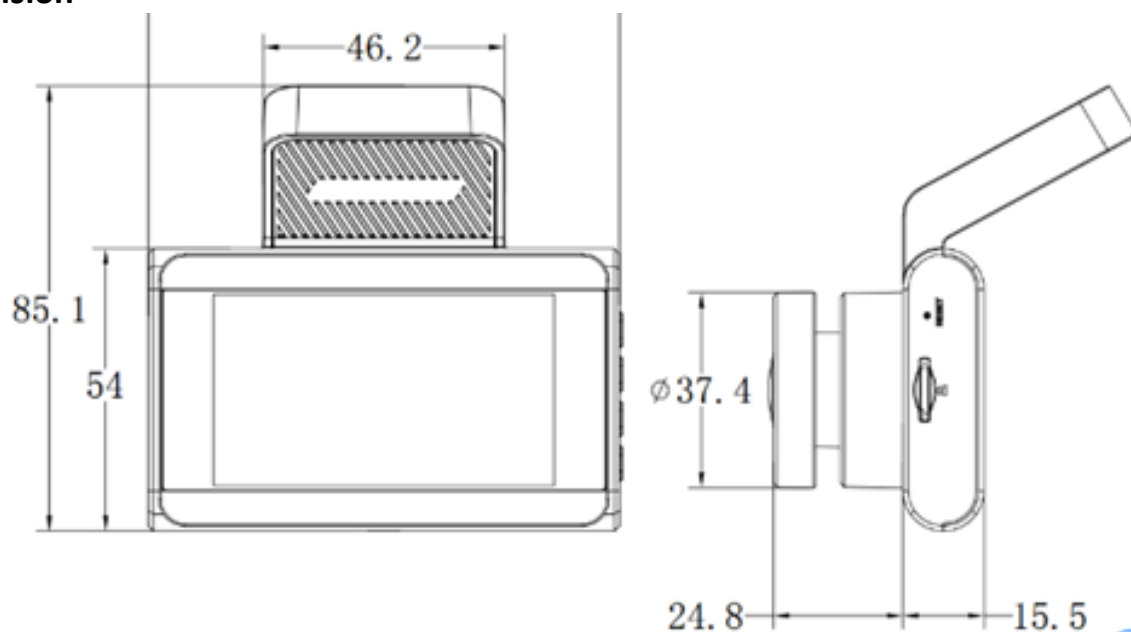

Software Reset	YES
Online Upgrade	YES
Power Consumption and Current	Approx. 3.5 W
Power Supply	5 V DC, 2 A
Power Interface	Micro
Working temperature	-20 °C to 70 °C (-4 °F to 158 °F)
Working humidity	95%(Max)
Storage	TF card, 32GB to 128 GB
Display	3 inches (640*480)
OSD	Display time, date, etc.
Image format	JPEG
Local Storage	NO
ADAS	YES
Speech recognition	YES

▪ **Available Model**

▪ **Dimension**