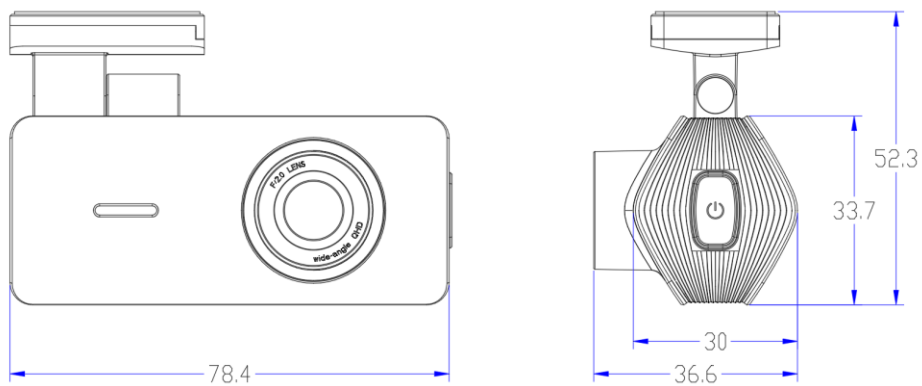

ADAS	NO
	Speech recognition	NO

▪ **Available Model**

AE-DC2018-K2(海外标配),AE-DC2018-K2(海外标配)(降压线版本),

▪ **Dimension**

Headquarters

No.555 Qianmo Road, Binjiang District,
Hangzhou 310051, China
T +86-571-8807-5998
www.hikvision.com

Follow us on social media to get the latest product and solution information.

Hikvision

HikvisionHQ

HikvisionHQ

Hikvision_Global

Hikvision Corporate Channel

hikvisionhq